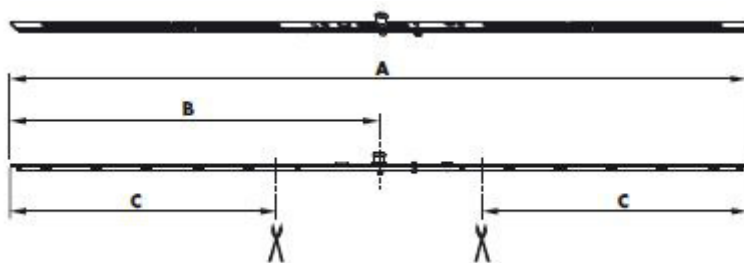

Siegenia TITAN AF Linkage

Product information

Linkages with female and male coupling ends, no locking points.

TITAN Silver Coating

Product code	Description	Dimensions (mm)			
		A	Cams	Screws	Packaging unit
TZZS0150-100010	Linkage AF SZ 1	200	0	3	25

E-LOOK Coastal Coating

Product code	Description	Dimensions (mm)			
		A	Cams	Screws	Packaging unit
TZZS0150-200010	Linkage AF SZ 1	200	0	3	25

Siegenia TITAN AF Slave Linkage

Product information

Slave side extension with striker, to be used with opposing extension TZKK1020.

Product code	Description	Dimensions (mm) A	Strikers	Screws	Packaging unit
TZKS1030-100010	Linkage AF SZ 2 1SB-RS	10	1	4	25

Siegenia TITAN AF Linkage - SRS Cam

Product information

Linkages with two male coupling ends, SRS cam for standard operation.