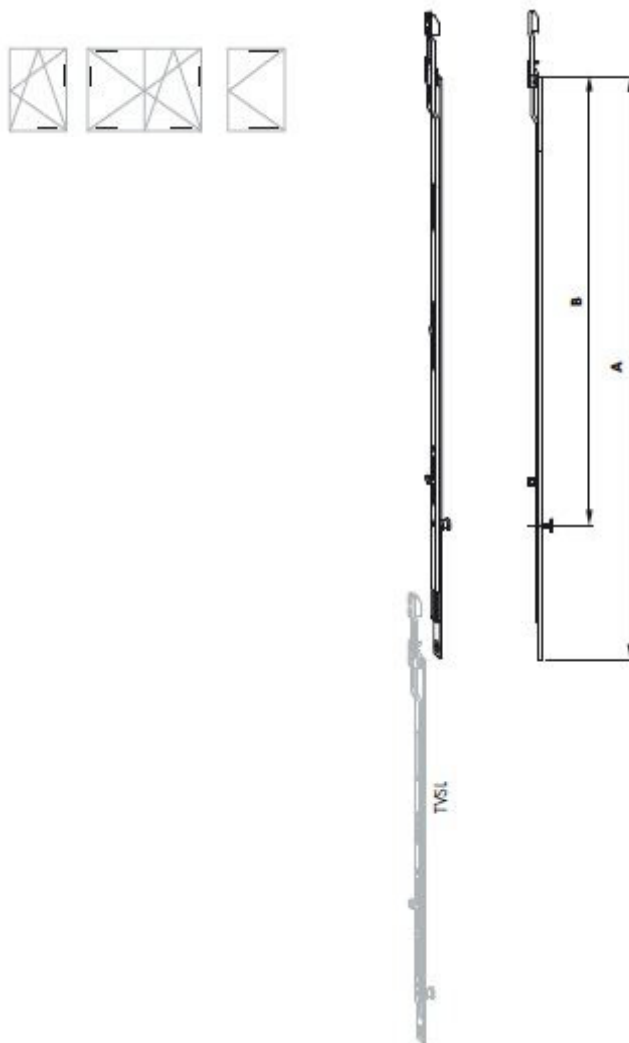

Siegenia TITAN AF Extension

Product information

Extensions with female and male coupling ends, used to extend corner drives.

TITAN Silver Coating						
		Dimensions (mm)				
Product code	Description	A	B	Cams	Screws	Packaging unit
TZBS0180-100010	Linkage SZ 1	304	217	1	2	25
TZBS0190-100010	Linkage SZ 2	504	417	1	3	25
TZBS0200-100010	Linkage SZ 3	800	713	1	5	25

E-LOOK Coastal Coating						
		Dimensions (mm)				
Product code	Description	A	B	Cams	Screws	Packaging unit
TZBS0180-200010	Linkage SZ 1	304	217	1	2	25
TZBS0190-200010	Linkage SZ 2	504	417	1	3	25

Siegenia TITAN AF Linkage

Product information

Extensions with female and male coupling ends.

TITAN Silver Coating

Product code	Description	Dimensions (mm)				
		A	B	Cams	Screws	Packaging unit
TZKK1010-100010	Linkage KK/AF SZ 1 1RS	200	105	1	3	25
TZKK1020-100010	Linkage KK/AF SZ 2 1RS	400	305	1	4	25
TZKK1050-100010	Linkage KK/AF SZ 3 1RS	600	505	1	5	25

Siegenia TITAN AF Linkage

Product information

Linkages with female and male coupling ends, no locking points.

TITAN Silver Coating

Product code	Description	Dimensions (mm)			
		A	Cams	Screws	Packaging unit
TZZS0150-100010	Linkage AF SZ 1	200	0	3	25