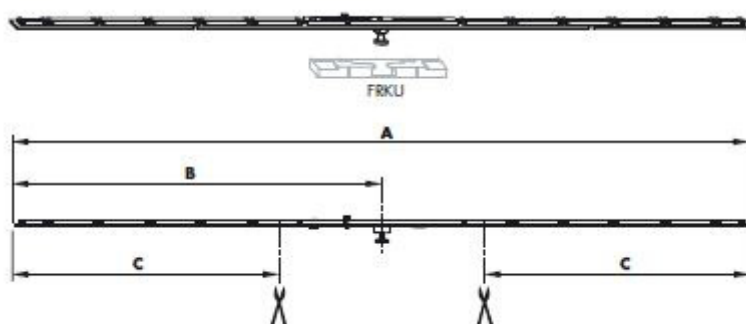

Product code	Description	Dimensions (mm) A	Strikers	Screws	Packaging unit
TZKS1030-100010	Linkage AF SZ 2 1SB-RS	10	1	4	25

Siegenia TITAN AF Linkage - SRS Cam

Product information

Linkages with two male coupling ends, SRS cam for standard operation.

Product code	Description	Dimensions (mm)			Cams	Screws	Packaging unit
		A	B	C			
TZZ0010-100010	Linkage AF ZZ	650	325	200	1	1	25

Siegenia TITAN AF Linkage - SES Cam

Product information

Linkages with two male coupling ends, SES cam for bottom operation with tilt lock bearing.