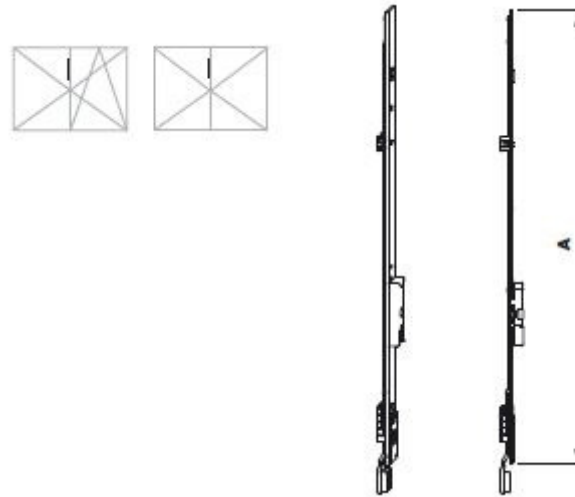

E-LOOK Coastal Coating

Product code	Description	Dimensions (mm)				
		A	B	Cams	Screws	Packaging unit
TZKK1010-200010	Linkage KK/AF SZ 1 1RS	200	105	1	3	25
TZKK1020-200010	Linkage KK/AF SZ 2 1RS	400	305	1	4	25

Siegenia TITAN AF Linkage

Product information

Linkages with female and male coupling ends, no locking points.

TITAN Silver Coating

Product code	Description	Dimensions (mm)			
		A	Cams	Screws	Packaging unit
TZZS0150-100010	Linkage AF SZ 1	200	0	3	25

E-LOOK Coastal Coating

Product code	Description	Dimensions (mm)			
		A	Cams	Screws	Packaging unit
TZZS0150-200010	Linkage AF SZ 1	200	0	3	25

Siegenia TITAN AF Slave Linkage

Product information

Slave side extension with striker, to be used with opposing extension TZKK1020.

Product code	Description	Dimensions (mm) A	Strikers	Screws	Packaging unit
TZKS1030-100010	Linkage AF SZ 2 1SB-RS	10	1	4	25

Siegenia TITAN AF Linkage - SRS Cam

Product information

Linkages with two male coupling ends, SRS cam for standard operation.