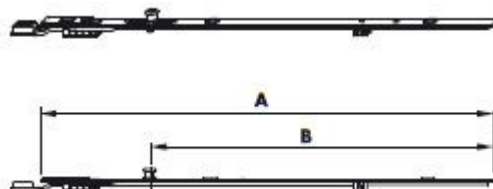

Siegenia TITAN AF Extension

Product information

Extensions with female and male coupling ends, used to extend corner drives.

TITAN Silver Coating						
		Dimensions (mm)				
Product code	Description	A	B	Cams	Screws	Packaging unit
TZBS0180-100010	Linkage SZ 1	304	217	1	2	25
TZBS0190-100010	Linkage SZ 2	504	417	1	3	25
TZBS0200-100010	Linkage SZ 3	800	713	1	5	25

E-LOOK Coastal Coating						
		Dimensions (mm)				
Product code	Description	A	B	Cams	Screws	Packaging unit
TZBS0180-200010	Linkage SZ 1	304	217	1	2	25
TZBS0190-200010	Linkage SZ 2	504	417	1	3	25

Siegenia TITAN AF Linkage

Product information

Extensions with female and male coupling ends.

TITAN Silver Coating

Product code	Description	Dimensions (mm)				
		A	B	Cams	Screws	Packaging unit
TZKK1010-100010	Linkage KK/AF SZ 1 1RS	200	105	1	3	25
TZKK1020-100010	Linkage KK/AF SZ 2 1RS	400	305	1	4	25
TZKK1050-100010	Linkage KK/AF SZ 3 1RS	600	505	1	5	25