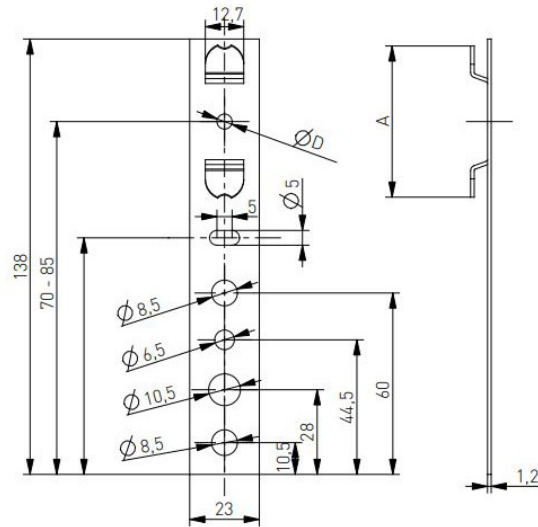

uPVC Window Installation Anchors - Turn In

Product information

To aid in the installation of uPVC windows (1.2mm thick).

Product code	Description	Dimension A (mm)	Profile	Packaging unit
66025000100	Turn in installation bracket	25.0	Brugmann / Aluplast 7000 / Aluplast 8000	1000
66028000100	Turn in installation bracket	28.0	Salamander	1000
66032000100	Turn in installation bracket	32.0	Gealan 3000 / Bluevolution	1000
66037000100	Turn in installation bracket	37.0	Aluplast / LB / Wintech / Drutex / Decco 60 / Wital	1000
66041000100	Turn in installation bracket	41.0	Schuco / Rehau / KBE 88+ / Trocal	1000
66042500100	Turn in installation bracket	42.5	Veka	1000
66044500100	Turn in installation bracket	44.5	Gealan 8000/9000	1000
66044500100N	Turn in installation bracket	44.5	KBE 70 / Kommerling Euro / Inoutic Arcade / Inoutic E-Forte	1000
66046000100	Turn in installation bracket	46.0	Decco 70	1000
66048000100	Turn in installation bracket	48.0	Profine 76	1000
66049000100	Turn in installation bracket	49.0	Awangarde / Inoutic Prestige	1000
66050000100	Turn in installation bracket	50.0	Brugmann AD	1000