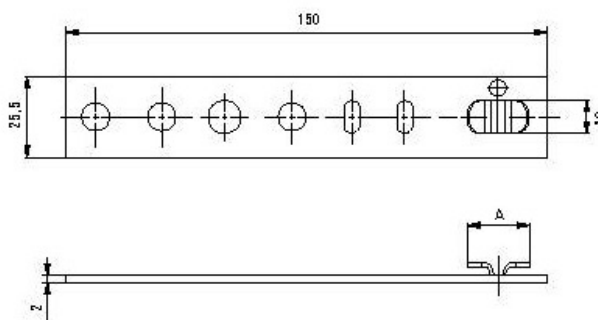

ALU Window Installation Anchors

Product information

Turn and grip style for quick and easy installation.

Product code	Description	Dimension A (mm)	Profile	Packaging unit
66219000105	Steady montage anchor	16.5	Schuco	250
66219000103	Steady montage anchor	18.5	Aluplast / Aluprof / Ponzio / Yawal / Aluron	250

blaugelb Protect Window Installation Brackets

Product information

Easily adjustable fastening system for timber, uPVC and aluminum windows, which can be installed all around at any required fastening point.

Product code	Description	Dimensions (mm)	Material	Packaging unit
0428830	Installation brackets	150 x 50 x 2.5	galvanised steel	50
0428835	Installation brackets	220 x 50 x 2.5	galvanised steel	25
0428839	Installation brackets	280 x 50 x 2.5	galvanised steel	25
0428842	Assembly key 13mm	-	galvanised steel	1