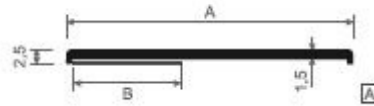

Flat Installation Profile

Product information

Flat internal trim with adhesive strip.

Product code	Description	Width - A (mm)	Width - B (mm)	Colour	Packaging unit
0782025R	Flat installation profile	20	12	white	150m roll
0783025R	Flat installation profile	30	15	white	150m roll
0784025R	Flat installation profile	40	19	white	150m roll
0785025R	Flat installation profile	50	19	white	150m roll