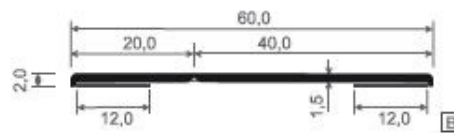

Kink Angle Installation Profile

Product information

Kink angle trim with adhesive strip.

Product code	Description	Size (mm)	Colour	Packaging unit
0782525R	Kink angle installation profile	25 x 25	white	150m roll
0782040R	Kink angle installation profile	20 x 40	white	150m roll