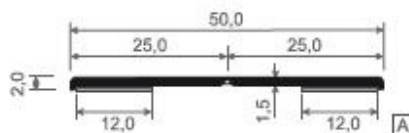

Kink Angle Installation Profile

Product information

Kink angle trim with adhesive strip.

Product code	Description	Size (mm)	Colour	Packaging unit
0782525R	Kink angle installation profile	25 x 25	white	150m roll
0782040R	Kink angle installation profile	20 x 40	white	150m roll