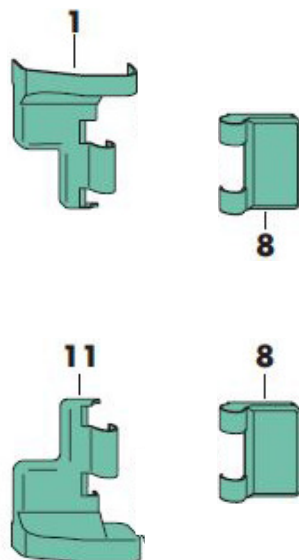

Siegenia Bi-Fold Bogie Cover Cap DFS

Product information

Suits DFS bogie set.

Product code	Description	System	Colour	Packaging unit
PMAG0040-012010	Cover cap bogie wheel DFS	DFS	black / brown	25
PMAG0040-002010	Cover cap bogie wheel DFS	DFS	white	25
PMAG0040-025010	Cover cap bogie wheel DFS	DFS	silver	25