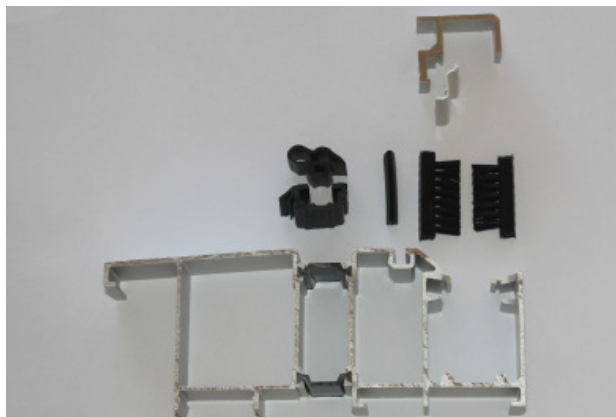

Siegenia Bi-Fold Concealed Threshold

Product information

Kit includes - thermally broken concealed threshold, top guide track, screw cover, brush seals and main seals.

Product code	Description	Size (mm)	Material	Packaging unit
PMBG0010-524010	Bi-Fold concealed threshold	2500	aluminium	1
PMBG0020-524010	Bi-Fold concealed threshold	3500	aluminium	1
PMBG0030-524010	Bi-Fold concealed threshold	4500	aluminium	1
PMBG0040-524010	Bi-Fold concealed threshold	6700	aluminium	1

Siegenia Bi-Fold Threshold Connection Kit

Product information

Connects bi-fold concealed thresholds to door frame profile.

Product code	Description	Packaging unit
PMRG0010-000010	Threshold connect kit FS	1

Siegenia Bi-Fold Profile Track

Product information

Kit includes - main track (top or bottom), guide track (top or bottom), screw cover (x2), and main track cover.

Product code	Description	Size(mm)	Colour	Packaging unit
PMPG0050-502010	Bi-fold profile set	2500	white	1
PMPG0060-502010	Bi-fold profile set	3500	white	1
PMPG0070-502010	Bi-fold profile set	4500	white	1
PMPG0080-502010	Bi-fold profile set	7000	white	1