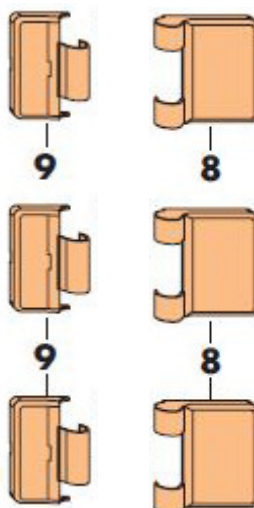

Siegenia Bi-Fold Sash Hinge FS 17/38

Product information

Sash hinges for small profiles, 17mm & 38mm coverage.

Product code	Description	Size	Packaging unit
PMFG0030-100010	Bi-Fold sash hinge FS	17/38	1

Siegenia Bi-Fold Hinge Cover Cap 17/38

Siegenia Bi-Fold Sash Hinge FS 27/48

Product information

Sash hinges for larger profiles, 27mm & 48mm coverage.

Product code	Description	Size	Packaging unit
PMFG4020-100010	Bi-Fold sash hinge FS	27/48	1

Siegenia Bi-Fold Hinge Cover Cap

Product information

Suits 27/48 bi-fold sash hinges.

Product code	Description	Size	Colour	Packaging unit
PMAG0020-012010	FS hinge cover caps	27/48	black / brown	25
PMAG0020-002010	FS hinge cover caps	27/48	white	25
PMAG0020-025010	FS hinge cover caps	27/48	silver	25

Siegenia Bi-Fold Security Sash Hinge FS 17/48

Product information

Sash hinges for small profiles, 17mm & 48mm coverage, security pin for outward opening situations.

Product code	Description	Size	Packaging unit
PMFG0040-100010	Bi-Fold sash hinge FS with security pin	17/48	1