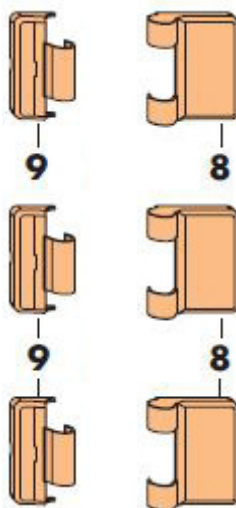

Siegenia Bi-Fold Sash Hinge FS 17/38

Product information

Sash hinges for small profiles, 17mm & 38mm coverage.

Product code	Description	Size	Packaging unit
PMFG0030-100010	Bi-Fold sash hinge FS	17/38	1

Siegenia Bi-Fold Hinge Cover Cap 17/38

Product information

Suits 17/38 bi-fold sash hinges.

Product code	Description	Size	Colour	Packaging unit
PMAG0010-002010	FS hinge cover caps	17/38	white	25
PMAG0010-012010	FS hinge cover caps	17/38	black / brown	25
PMAG0010-025010	FS hinge cover caps	17/38	silver	25

Siegenia Bi-Fold Sash Hinge FS 27/48

Product information

Sash hinges for larger profiles, 27mm & 48mm coverage.

Product code	Description	Size	Packaging unit
PMFG4020-100010	Bi-Fold sash hinge FS	27/48	1

Siegenia Bi-Fold Hinge Cover Cap