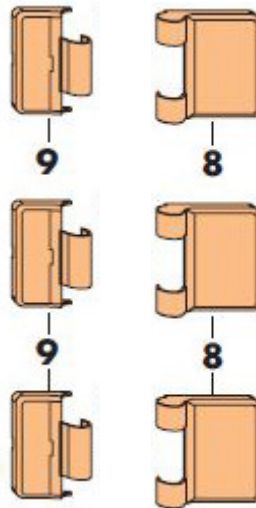

Siegenia Bi-Fold Security Sash Hinge FS 27/48

Product information

Sash hinges for larger profiles, 27mm & 48mm coverage, with security pin for outward opening situations.

Product code	Description	Size	Packaging unit
PMFG0050-100010	Bi-Fold sash hinge FS with security pin	27/48	1

Siegenia Bi-Fold Hinge Cover Cap

Product information

Suits 27/48 bi-fold sash hinges.

Product code	Description	Size	Colour	Packaging unit
PMAG0020-012010	FS hinge cover caps	27/48	black / brown	25
PMAG0020-002010	FS hinge cover caps	27/48	white	25
PMAG0020-025010	FS hinge cover caps	27/48	silver	25