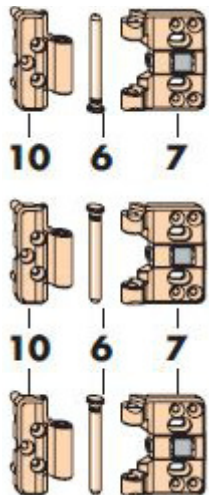

Siegenia Bi-Fold Concealed Threshold

Product information

Kit includes - thermally broken concealed threshold, top guide track, screw cover, brush seals and main seals.

Product code	Description	Size (mm)	Material	Packaging unit
PMBG0010-524010	Bi-Fold concealed threshold	2500	aluminium	1
PMBG0020-524010	Bi-Fold concealed threshold	3500	aluminium	1
PMBG0030-524010	Bi-Fold concealed threshold	4500	aluminium	1
PMBG0040-524010	Bi-Fold concealed threshold	6700	aluminium	1

Siegenia Bi-Fold Profile Track

Product information

Kit includes - main track (top or bottom), guide track (top or bottom), screw cover (x2), and main track cover.

Product code	Description	Size(mm)	Colour	Packaging unit
PMPG0050-502010	Bi-fold profile set	2500	white	1
PMPG0060-502010	Bi-fold profile set	3500	white	1
PMPG0070-502010	Bi-fold profile set	4500	white	1
PMPG0080-502010	Bi-fold profile set	7000	white	1

Siegenia Bi-Fold Bogie Wheels DFS

Product information

Bogie set for standard and concealed threshold bi-fold tracks, sash hinges incorporated.

Product code	Description	System	Packaging unit
PMLG0040-100010	Bogie Wheels D FS Barr Free	DFS	1

Siegenia Bi-Fold Sash Hinge FS 17/38

Product information

Sash hinges for small profiles, 17mm & 38mm coverage.

Product code	Description	Size	Packaging unit
PMFG0030-100010	Bi-Fold sash hinge FS	17/38	1

Siegenia Bi-Fold Hinge Cover Cap 17/38