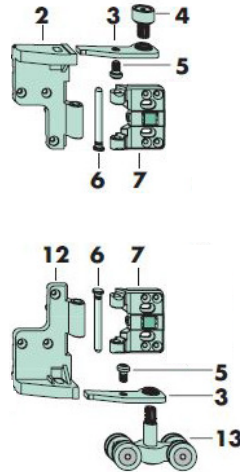

Siegenia Bi-Fold Concealed Threshold

Product information

Kit includes - thermally broken concealed threshold, top guide track, screw cover, brush seals and main seals.

Product code	Description	Size (mm)	Material	Packaging unit
PMBG0010-524010	Bi-Fold concealed threshold	2500	aluminium	1
PMBG0020-524010	Bi-Fold concealed threshold	3500	aluminium	1
PMBG0030-524010	Bi-Fold concealed threshold	4500	aluminium	1
PMBG0040-524010	Bi-Fold concealed threshold	6700	aluminium	1

Siegenia Bi-Fold Profile Track

Product information

Kit includes - main track (top or bottom), guide track (top or bottom), screw cover (x2), and main track cover.

Product code	Description	Size(mm)	Colour	Packaging unit
PMPG0050-502010	Bi-fold profile set	2500	white	1
PMPG0060-502010	Bi-fold profile set	3500	white	1
PMPG0070-502010	Bi-fold profile set	4500	white	1
PMPG0080-502010	Bi-fold profile set	7000	white	1

Siegenia Bi-Fold Bogie Wheels

Product information

The bogie kit for standard and concealed threshold bi-fold tracks.

Product code	Description	System	Packaging unit
PMLG0020-100010	Bogie wheels FS - profile set	FS	1
PMLG0050-100010	Bogie wheels FS - low threshold	FS	1

Siegenia Bi-Fold Bogie Wheels DFS

Product information

Bogie set for standard and concealed threshold bi-fold tracks, sash hinges incorporated.

Product code	Description	System	Packaging unit
PMLG0040-100010	Bogie Wheels D FS Barr Free	DFS	1