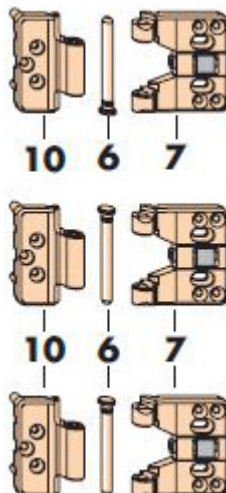

Siegenia Bi-Fold Sash Hinge FS 17/38

Product information

Sash hinges for small profiles, 17mm & 38mm coverage.

Product code	Description	Size	Packaging unit
PMFG0030-100010	Bi-Fold sash hinge FS	17/38	1

Siegenia Bi-Fold Hinge Cover Cap 17/38

Product information

Suits 17/38 bi-fold sash hinges.

Product code	Description	Size	Colour	Packaging unit
PMAG0010-002010	FS hinge cover caps	17/38	white	25
PMAG0010-012010	FS hinge cover caps	17/38	black / brown	25
PMAG0010-025010	FS hinge cover caps	17/38	silver	25

Siegenia Bi-Fold Sash Hinge FS 27/48

Product information

Sash hinges for larger profiles, 27mm & 48mm coverage.

Product code	Description	Size	Packaging unit
PMFG4020-100010	Bi-Fold sash hinge FS	27/48	1

Siegenia Bi-Fold Hinge Cover Cap

Siegenia Bi-Fold Security Sash Hinge FS 17/48

Product information

Sash hinges for small profiles, 17mm & 48mm coverage, security pin for outward opening situations.

Product code	Description	Size	Packaging unit
PMFG0040-100010	Bi-Fold sash hinge FS with security pin	17/48	1