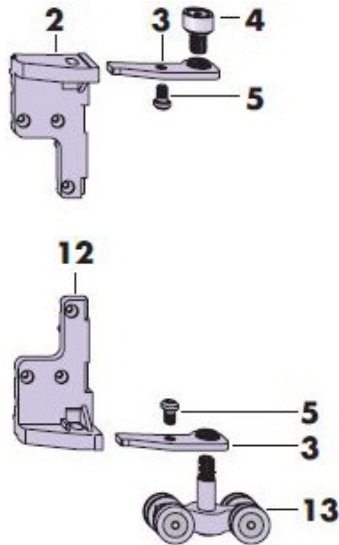

Siegenia Bi-Fold Concealed Threshold

Product information

Kit includes - thermally broken concealed threshold, top guide track, screw cover, brush seals and main seals.

Product code	Description	Size (mm)	Material	Packaging unit
PMBG0010-524010	Bi-Fold concealed threshold	2500	aluminium	1
PMBG0020-524010	Bi-Fold concealed threshold	3500	aluminium	1
PMBG0030-524010	Bi-Fold concealed threshold	4500	aluminium	1
PMBG0040-524010	Bi-Fold concealed threshold	6700	aluminium	1

Siegenia Bi-Fold Threshold Connection Kit

Product information

Connects bi-fold concealed thresholds to door frame profile.

Product code	Description	Packaging unit
PMRG0010-000010	Threshold connect kit FS	1

Siegenia Bi-Fold Profile Track

Product information

Kit includes - main track (top or bottom), guide track (top or bottom), screw cover (x2), and main track cover.

Product code	Description	Size(mm)	Colour	Packaging unit
PMPG0050-502010	Bi-fold profile set	2500	white	1
PMPG0060-502010	Bi-fold profile set	3500	white	1
PMPG0070-502010	Bi-fold profile set	4500	white	1
PMPG0080-502010	Bi-fold profile set	7000	white	1

Siegenia Bi-Fold Bogie Wheels

Product information

The bogie kit for standard and concealed threshold bi-fold tracks.

Product code	Description	System	Packaging unit
PMLG0020-100010	Bogie wheels FS - profile set	FS	1
PMLG0050-100010	Bogie wheels FS - low threshold	FS	1