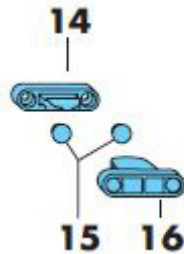

Siegenia Sash Clip

Product information

Clips bi-fold sashes together when open.

Product code	Description	Colour	Packaging unit
PMZG0020-002010	Sash clip FS	white	1
PMZG0020-012010	Sash clip FS	black / brown	1
PMZG0020-021010	Sash clip FS	grey / silver	1
PMZG0020-031010	Sash clip FS	middle bronze	1