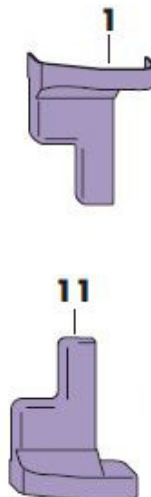

Siegenia Bi-Fold Bogie Cover Cap

Product information

Suits FS bi-fold bogie set.

Product code	Description	System	Colour	Packaging unit
PMAG0030-002010	Cover cap bogie wheel	FS	white	25
PMAG0030-012010	Cover cap bogie wheel	FS	black / brown	25
PMAG0030-025010	Cover cap bogie wheel	FS	silver	25