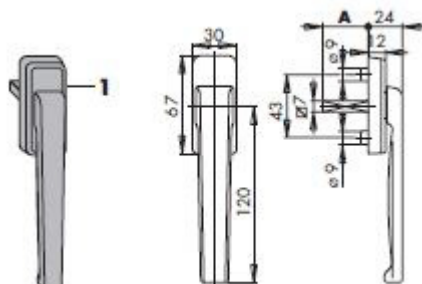

Siegenia Bi-Fold Security Sash Hinge FS 27/48

Product information

Sash hinges for larger profiles, 27mm & 48mm coverage, with security pin for outward opening situations.

Product code	Description	Size	Packaging unit
PMFG0050-100010	Bi-Fold sash hinge FS with security pin	27/48	1

Siegenia Bi-Fold Hinge Cover Cap

Product information

Suits 27/48 bi-fold sash hinges.

Product code	Description	Size	Colour	Packaging unit
PMAG0020-012010	FS hinge cover caps	27/48	black / brown	25
PMAG0020-002010	FS hinge cover caps	27/48	white	25
PMAG0020-025010	FS hinge cover caps	27/48	silver	25

Siegenia Super Flat Bi-Fold Handle

Product information

24mm depth off profile face, 7mm thick spindle.

Product code	Description	Material	Colour	Packaging unit
PHIG0010-512010	Flat handle for between bi-fold sashes	aluminium	black / brown	10
PHIG0010-502010	Flat handle for between bi-fold sashes	aluminium	white	10
PHIG0010-524010	Flat handle for between bi-fold sashes	aluminium	silver	10