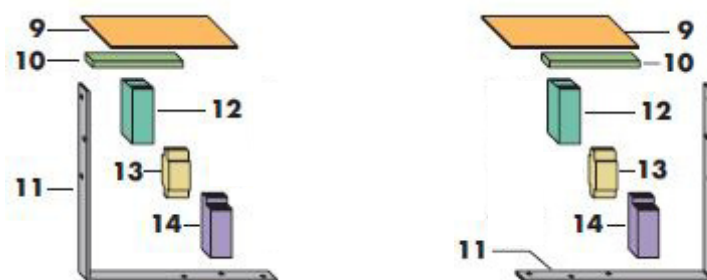

Siegenia Bi-Fold Threshold Connection Kit

Product information

Connects bi-fold concealed thresholds to door frame profile.

Product code	Description	Packaging unit
PMRG0010-000010	Threshold connect kit FS	1