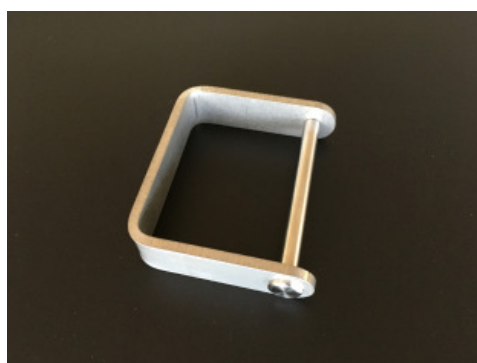

Siegenia Bi-Fold Security Sash Hinge FS 27/48

Product information

Sash hinges for larger profiles, 27mm & 48mm coverage, with security pin for outward opening situations.

Product code	Description	Size	Packaging unit
PMFG0050-100010	Bi-Fold sash hinge FS with security pin	27/48	1

Siegenia Super Flat Bi-Fold Handle

Product information

24mm depth off profile face, 7mm thick spindle.

Product code	Description	Material	Colour	Packaging unit
PHIG0010-512010	Flat handle for between bi-fold sashes	aluminium	black / brown	10
PHIG0010-502010	Flat handle for between bi-fold sashes	aluminium	white	10
PHIG0010-524010	Flat handle for between bi-fold sashes	aluminium	silver	10

Siegware Bi-Fold Hinge Handle

Product information

Fits onto Siegenia FS Bi-Fold sash hinge.

Product code	Description	Material	Finish	Packaging unit
SABIPL-SS	Bi-fold sash pull handle	stainless steel	raw	1