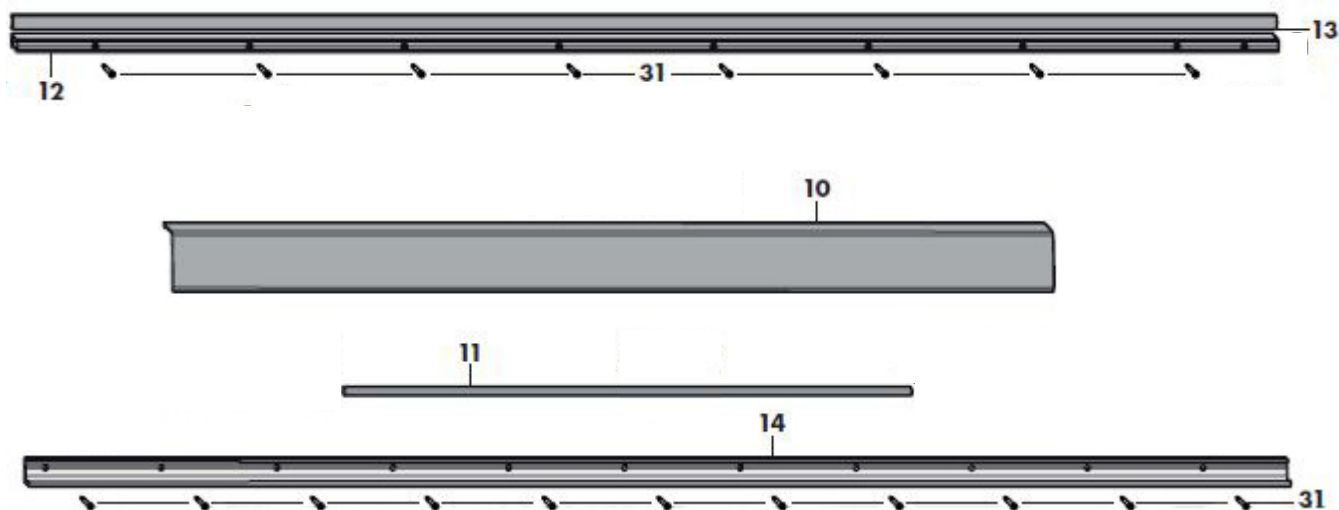

Siegenia PSK Comfort Profile Set

Product information

Profile set PSK-Comfort

Product code	Description	Size	Sash rebate width (mm)	Overall length (mm)	Color	Packaging unit
PMPJ1100-512010	PSK comfort profile set	87/200	670-870	<2000	black/brown	1
PMPJ1110-512010	PSK comfort profile set	107/240	871-1070	2001-2400	black/brown	1
PMPJ1120-512010	PSK comfort profile set	130/286	1071-1300	2401-2860	black/brown	1
PMPJ1130-512010	PSK comfort profile set	160/346	1301-1600	2861-3460	black/brown	1
PMPJ1140-512010	PSK comfort profile set	200-426	1601-2000	3461-4260	black/brown	1
PMPJ1100-502010	PSK comfort profile set	87/200	670/-870	<2000	white	1
PMPJ1110-502010	PSK comfort profile set	107/240	871-1070	2001-2400	white	1
PMPJ1120-502010	PSK comfort profile set	130/286	1071-1300	2401-2860	white	1
PMPJ1130-502010	PSK comfort profile set	160/346	1301-1600	2861-3460	white	1
PMPJ1140-502010	PSK comfort profile set	200-426	1601-2000	3461-4260	white	1
PMPJ1100-525010	PSK comfort profile set	87/200	670/-870	<2000	silver	1
PMPJ1110-525010	PSK comfort profile set	107/240	871-1070	2001-2400	silver	1
PMPJ1120-525010	PSK comfort profile set	130/286	1071-1300	2401-2860	silver	1
PMPJ1130-525010	PSK comfort profile set	160/346	1301-1600	2861-3460	silver	1
PMPJ1140-525010	PSK comfort profile set	200-426	1601-2000	3461-4260	silver	1