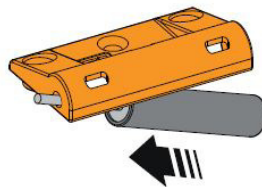

Siegenia PSK Comfort Soft Close Tipping Brake

Product code	Description	Packaging unit
PZDJ0010-100010	Soft close stop	1

Note: *Optional extra, not mandatory.*