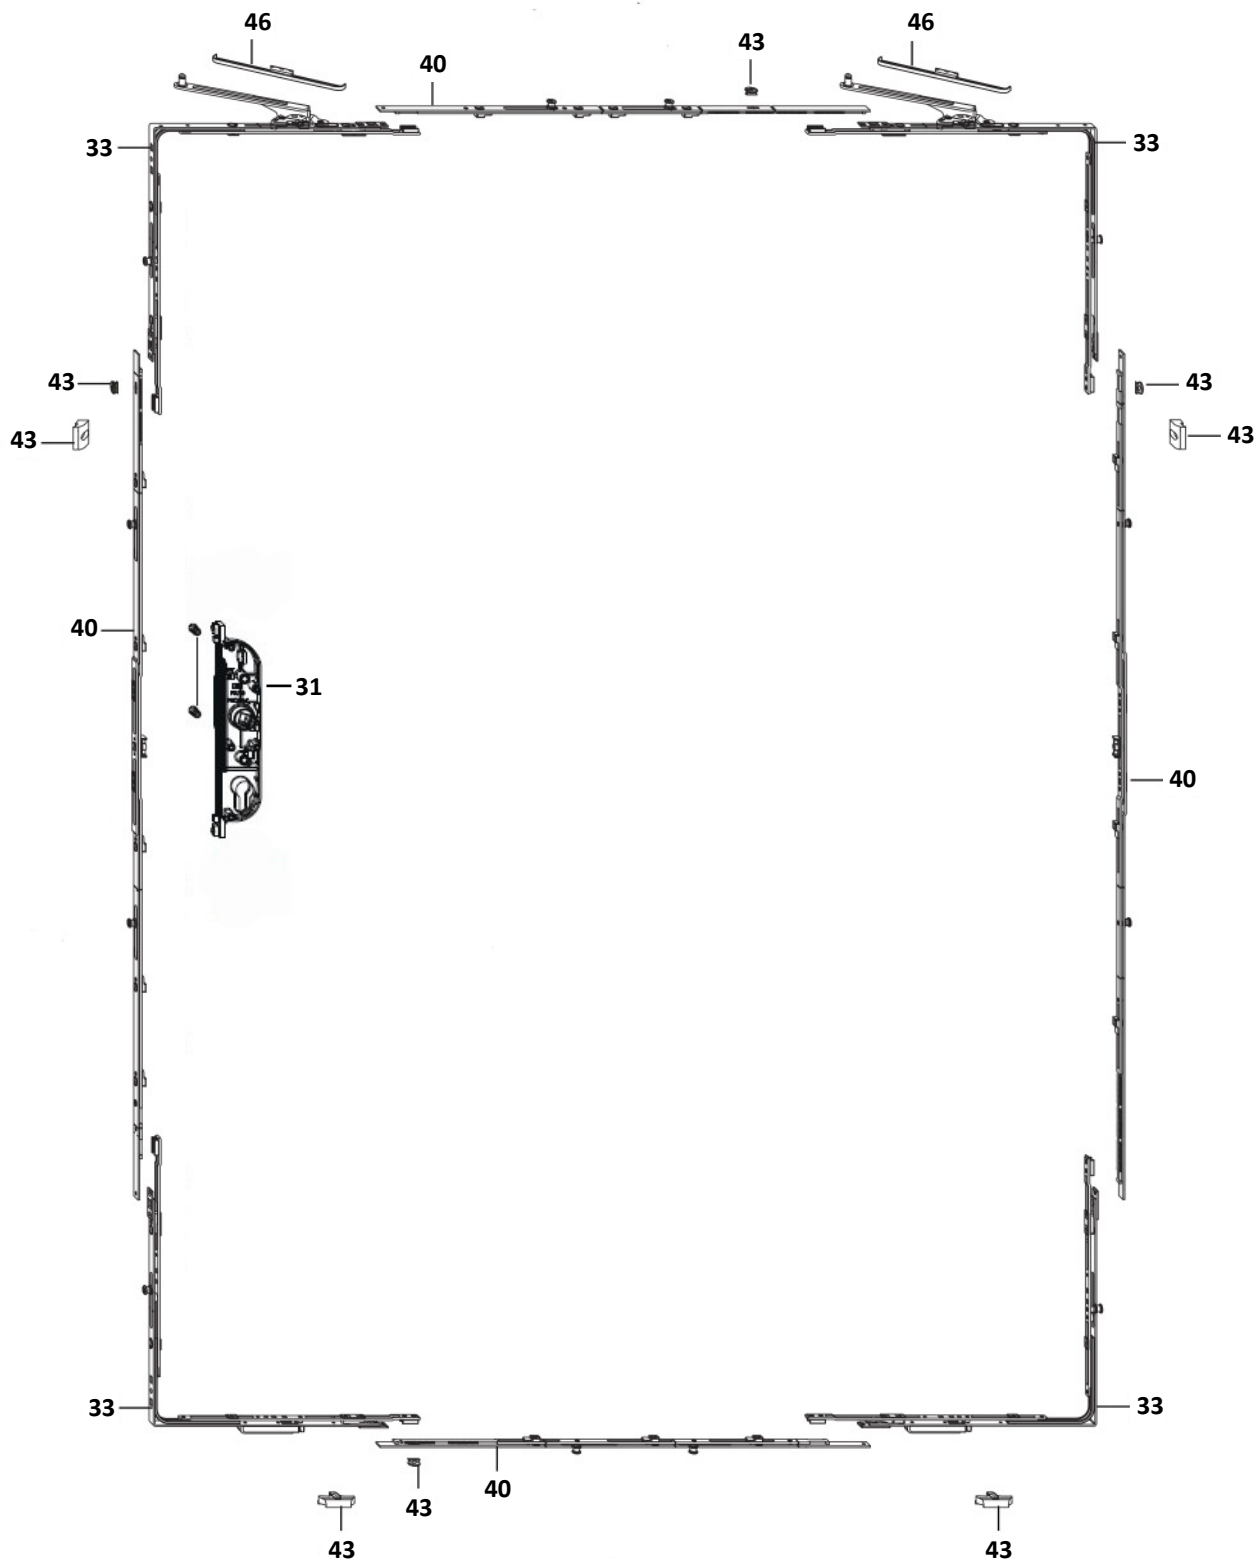

Siegenia PSK 200Z Comfort Sash Hardware

Product information

Sliding gears, extensions, corners and strikers for PSK 200Z system.