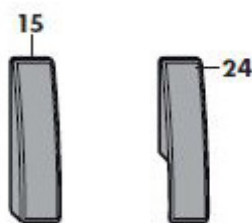

Siegenia PSK 160 Comfort Bogie Cover Set

Soft set

Product code	Description	Type	Colour	Packaging unit
PMAJ1050-002010	Bogie cover cap L	soft	white	1 pair
PMAJ1050-025010	Bogie cover cap L	soft	silver	1 pair
PMAJ1050-012010	Bogie cover cap L	soft	black/brown	1 pair