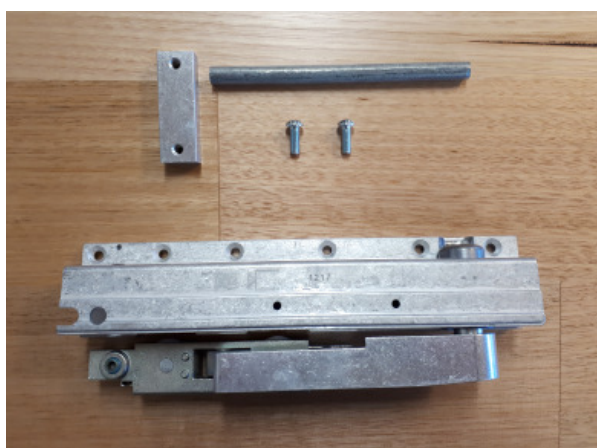

Siegenia PSK Comfort Middle Bogies

Product information

Additional middle bogies for sash weights up to 200kg.

Product code	Description	Handing	Weight (kg)	Packaging unit
PLWL1031-100010	Middle bogie wheels PSK Comfort	right	160 - 200	1
PLWL1032-100010	Middle bogie wheels PSK Comfort	left	160 - 200	1

Note: Two middle bogies are required for installation.